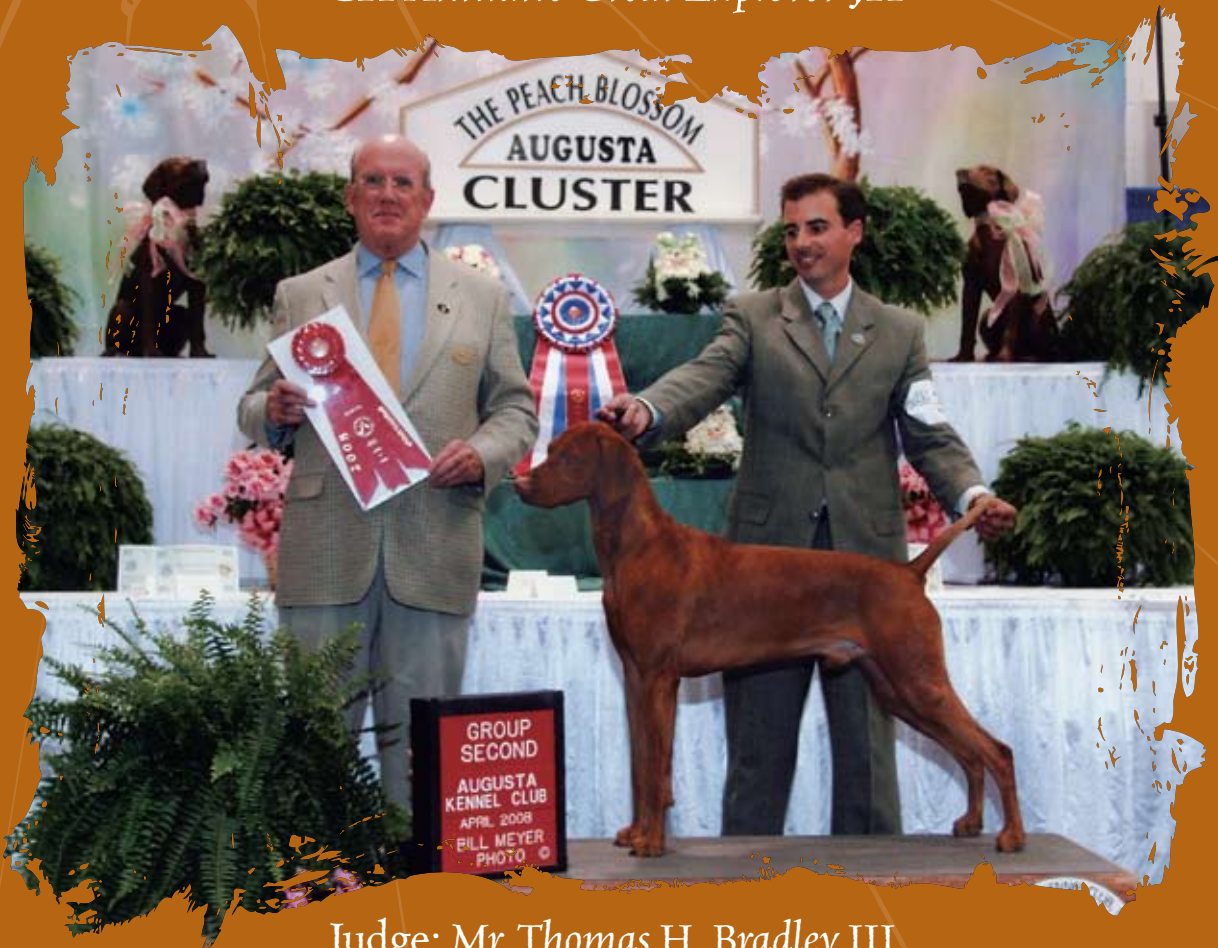

Blazing New Trails.

LEWIS

CH Annian's Great Explorer JH

Judge: Mr. Thomas H. Bradley III

Annian vizslas

Breeder/Owner:
Suzanne M. Towne
850-835-0055

Handled by:
Calypso
Kennel
Adrian Passoni