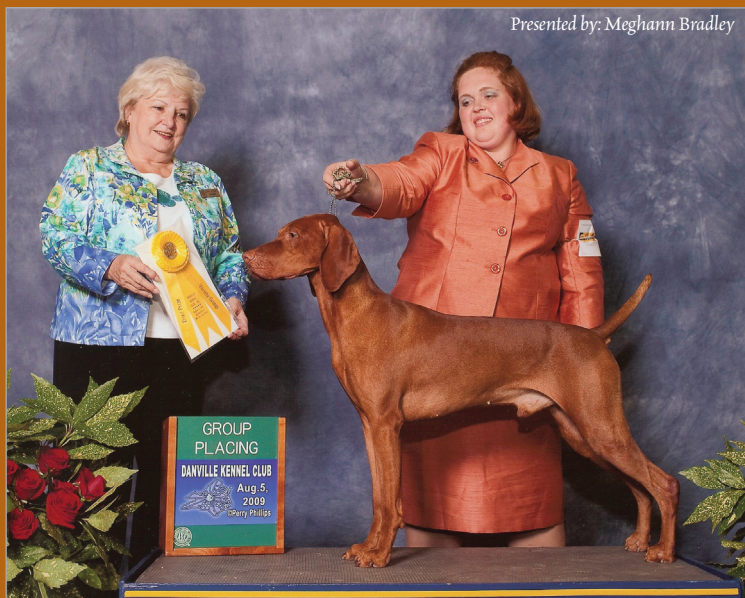

Introducing Lewis' Son

RHETT

BISS CH Annian's Gone With The Wind JH

OFA - VZ-11399G28M-VPI

Presented by: Meghann Bradley

Multiple Sporting Group and Field Trial Placements
April 2009 VCMA Specialty - Winner, Best In Specialty Show
A Top Ten Vizsla